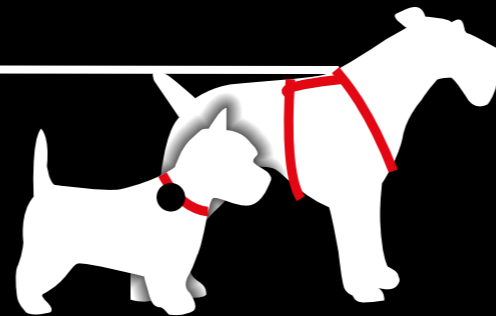

One
size

70 cm

up to max. 25 kg

Practical packaging for
online trading