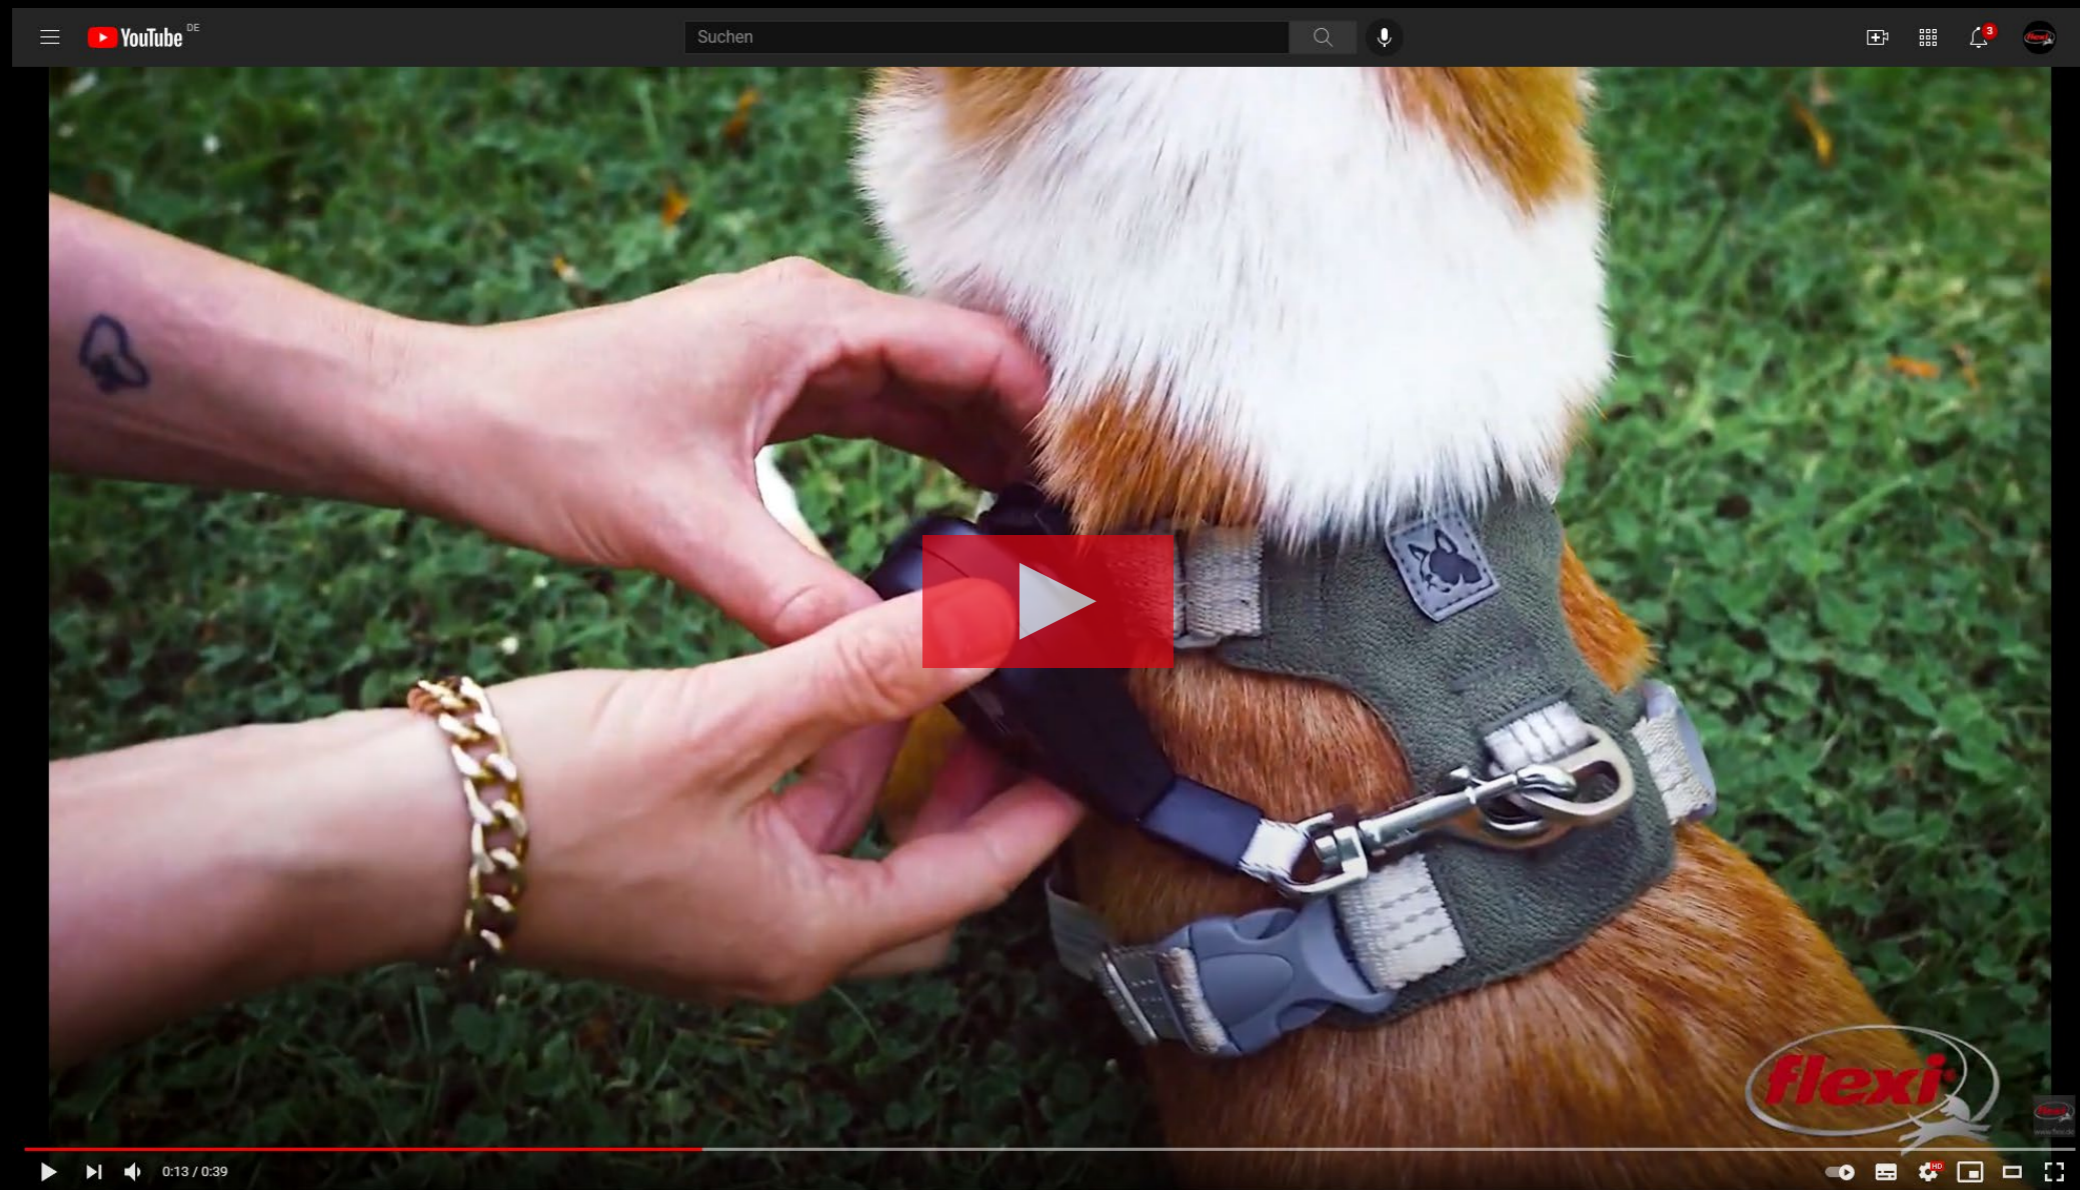

*Introducing  
the new*

**CLICK!**

*Extremely practical!*

*The*  
**smallest**  
*retractable*  
*leash\**

\*which clicks directly to the collar/harness

# CLICK!

*Ingeniously practical for well behaved dogs*  
flexi retractable leashes: precise, premium, ingenious

Casing colour: black  
Tape colour: white

MADE IN GERMANY

# Video

Click! And watch the video...

# Usage

The dog wears the flexi Click on the collar/harness. The snap hook is attached to the regular D-ring on the collar/harness.

To leash the off-leash dog, simply reach for the leash on the dog's collar/harness and press down on the small lever on the side. The leash will be released from the clip.